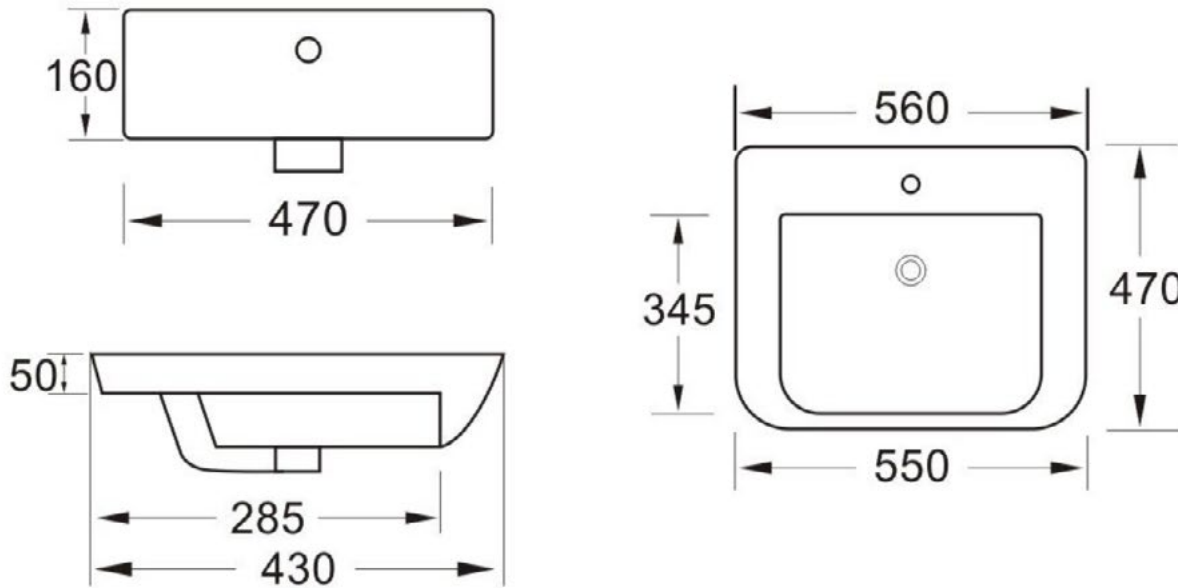

**SIZE:** H 160 x W 560 x D 470mm

**Tap Hole(s):** One

**MATERIAL:** Ceramic

**COLOUR/FINISH:** White Gloss

The information contained on this page was correct at date of issue. Fitting dimensions are provided as a guide only. Some variation may occur due to manufacturing tolerances. We pursue a policy of continuing improvement in design and performance of our products and so reserve the right to change specifications without prior notice.