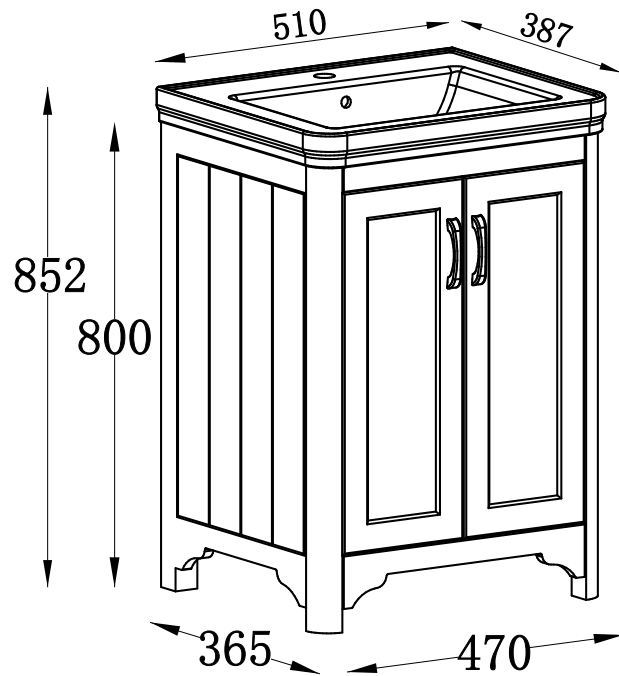

SIZE: H 852 x W 510 x D 387mm

TAP HOLE(S): One

BASIN MATERIAL: Ceramic

UNIT FINISH: Matt

Unit available in the following

The information contained on this page was correct at date of issue. Fitting dimensions are provided as a guide only. Some variation may occur due to manufacturing tolerances. We pursue a policy of continuing improvement in design and performance of our products and so reserve the right to change specifications without prior notice.