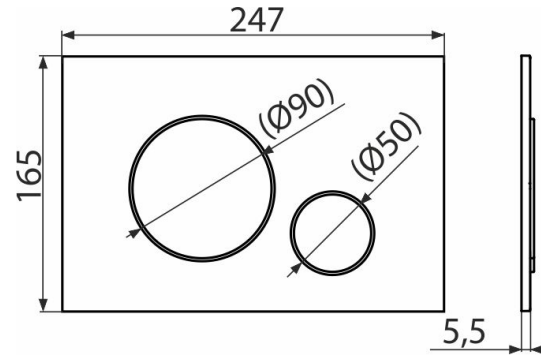

M678 THIN

Flush plate for pre-wall installation systems, black-matt

Application

For pre-wall installation systems and concealed WC cisterns

Features

- Double-acting mechanical flushing
- Compatible with all Alcaplast pre-wall installation systems and cisterns for building into solid walls
- Material: plastic
- Finish: black-matt

Scope of supply

- Flush plate
- Fixing frame of the flush plate
- Threaded frame clamp 2 pcs

Order number, Logistic information

Code	EAN		Weight (kus packing palett)	Dimensions (piece packing)	Quantity (packing palett)
M678	8595580562700	Černá-mat	0,3368 8,4200 255,7600 kg	250×170×36 595×395×245 mm	25 700 pcs

Guarantee

2/2 years

Customs code

39269097

Technical specifications

- Operating force < 20 N