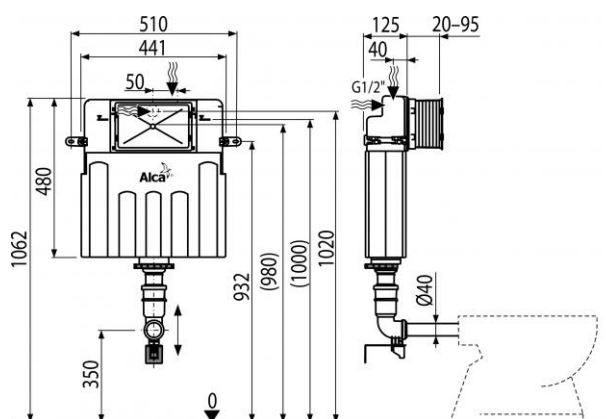

AM112 Basicmodul

Wall concealed WC cistern

Application

For walling in and around - wet process
For installing the stand-alone WC or a WC that is firmly embedded in the floor

Features

- Angle valve with the ability to connect to the Mepla piping system
- The construction of the polystyrene insulation simplifies the process of walling-in, prevents condensation forming on the surface of the tank and dampens the vibrations from the tank into the building structure
- Dual flush, independently adjustable with hygienic reserve
- Suitable for installation of remote or sensor flushing
- Compatible with all ALCA flush plates
- The cistern is made of one piece, thus ensuring 100% impermeability
- Water supply from the rear / top
- Maintenance work without using any tools
- The service opening cover simplifies assembly and prevents the penetration of moisture and impurities
- Mounting height 1062 mm
- Installation depth adjustable from 20-95 mm
- Installation depth 125 mm
- Material: polypropylene

Norms

EN 14124, EN 14055

Scope of supply

- Cistern with fill and flush valve
- Fittings 1/2" water connection with the integrated angle valve Schell 1/2-3/8"
- Flushing mechanism screw 2 pcs
- Fixation set: screw Ø5x40 - 5 pieces, dowel Ø8 - 5 pcs
- Connection set Ø40 for connection to the toilet bowl from the water supply tank

Order number

Code	EAN
AM112	8595580550493

Technical specifications

- Water connection from the back or top via mounting holes G1/2 "
- Functional range of water pressure 0,05-0,8 MPa
- Recommended range of water pressure 0,3-0,5 MPa
- Big flush 6-9 l
- Small flush 2,5-3,5 l
- The default setting of large flush 6 l
- The default setting of small flush 3 l
- Hygienic reserve 3 l
- Water volume in the cistern 9 l

Warranty

2/15 years

Weight - piece	4.5453 kg
Weight – packing	4.5453 kg
Weight - pallet	kg
Dimensions - piece	1050×480×140 mm
Dimensions – packing	1050×480×140 mm
Quantity – packing	1 pc
Quantity – Palett	20 pcs