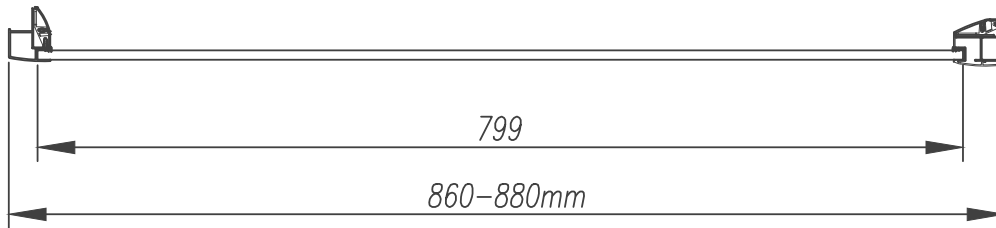

Size (mm) - 900

Lifetime Guarantee (Subject to within Terms and Conditions)

- **8mm** Toughened Safety Glass to EN12150 and CE Approved (8mm Fixed and 8mm Moving Glass)
- MYSHIELD Easy Clean Glass and High Polished Chrome Profiles
- 1950mm High
- Extension Profile Available – Extra 20mm

All shower doors, wetroom panels & bath screens feature MyShield Easy Clean Glass, this helps to prevent the build up of lime scale, dirt and soap allowing the glass to be easily cleaned.

The information contained on this page was correct at date of issue. Fitting dimensions are provided as a guide only. Some variation may occur due to manufacturing tolerances. We pursue a policy of continuing improvement in design and performance of our products and so reserve the right to change specifications without prior notice.