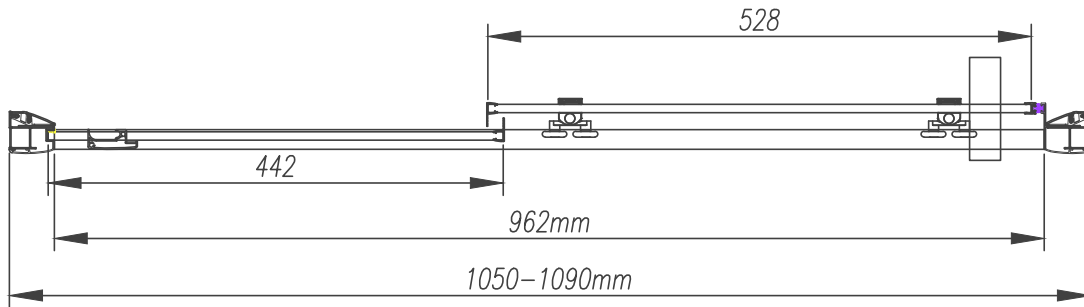

Size (mm) - 1100

Lifetime Guarantee (Subject to within Terms and Conditions)

- **8mm** Toughened Safety Glass to EN12150 and CE Approved (8mm Fixed and 8mm Moving Glass)
- MYSHIELD Easy Clean Glass and High Polished Chrome Profiles
- 1950mm High
- Chrome Magnetic Closing Strips
- Smooth Glide Double Quick Release Stainless Steel Rollers
- Quality Chrome Double Handle
- Concealed Cover Strips
- Reversible Door & Easy to Install
- Extension Profile Available – Extra 20mm

All shower doors, wetroom panels & bath screens feature MyShield Easy Clean Glass, this helps to prevent the build up of lime scale, dirt and soap allowing the glass to be easily cleaned.

The information contained on this page was correct at date of issue. Fitting dimensions are provided as a guide only. Some variation may occur due to manufacturing tolerances. We pursue a policy of continuing improvement in design and performance of our products and so reserve the right to change specifications without prior notice.