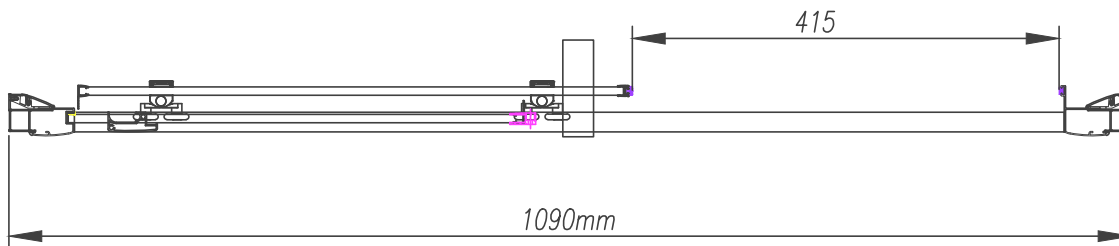

Size (mm) - 1100

Lifetime Guarantee (Subject to within Terms and Conditions)

- **8mm** Toughened Safety Glass to EN12150 and CE Approved (8mm Fixed and 8mm Moving Glass)
- MYSHIELD Easy Clean Glass and High Polished Chrome Profiles
- 1950mm High
- Chrome Magnetic Closing Strips
- Smooth Glide Double Quick Release Stainless Steel Rollers
- Quality Chrome Double Handle
- Concealed Cover Strips
- Reversible Door & Easy to Install
- Extension Profile Available – Extra 20mm

All shower doors, wetroom panels & bath screens feature MyShield Easy Clean Glass, this helps to prevent the build up of lime scale, dirt and soap allowing the glass to be easily cleaned.

The information contained on this page was correct at date of issue. Fitting dimensions are provided as a guide only. Some variation may occur due to manufacturing tolerances. We pursue a policy of continuing improvement in design and performance of our products and so reserve the right to change specifications without prior notice.