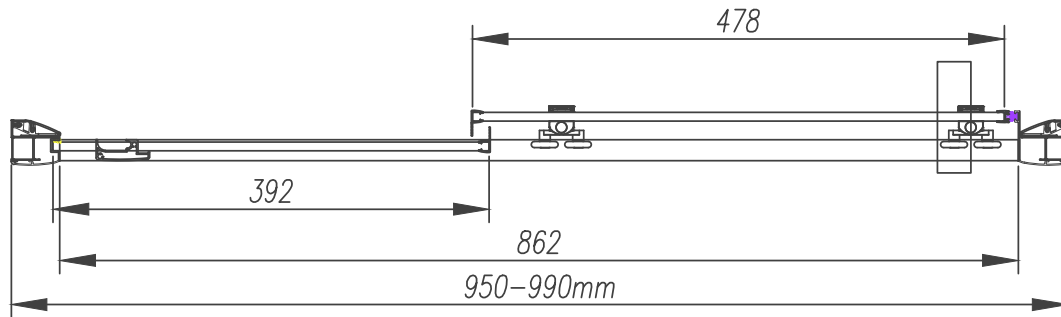

Size (mm) - 1000

Lifetime Guarantee (Subject to within Terms and Conditions)

- **8mm** Toughened Safety Glass to EN12150 and CE Approved (8mm Fixed and 8mm Moving Glass)
- MYSHIELD Easy Clean Glass and High Polished Chrome Profiles
- 1950mm High
- Chrome Magnetic Closing Strips
- Smooth Glide Double Quick Release Stainless Steel Rollers
- Quality Chrome Double Handle
- Concealed Cover Strips
- Reversible Door & Easy to Install
- Extension Profile Available – Extra 20mm

All shower doors, wetroom panels & bath screens feature MyShield Easy Clean Glass, this helps to prevent the build up of lime scale, dirt and soap allowing the glass to be easily cleaned.

The information contained on this page was correct at date of issue. Fitting dimensions are provided as a guide only. Some variation may occur due to manufacturing tolerances. We pursue a policy of continuing improvement in design and performance of our products and so reserve the right to change specifications without prior notice.